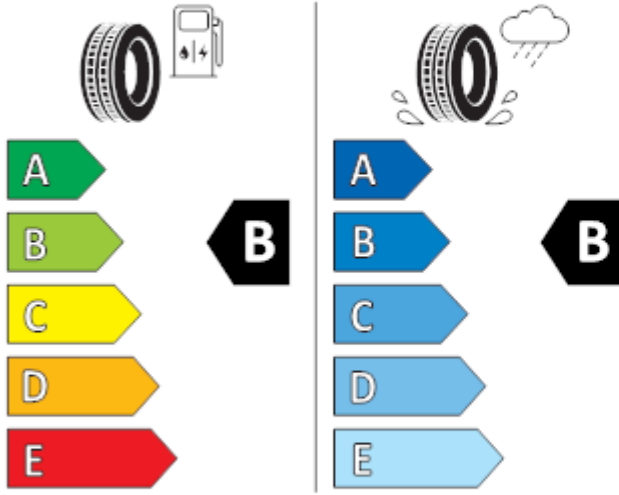

C1

2020/740

BRIDGESTONE

13650

205/50 R17 89 V

C1

2020/740

GOODYEAR